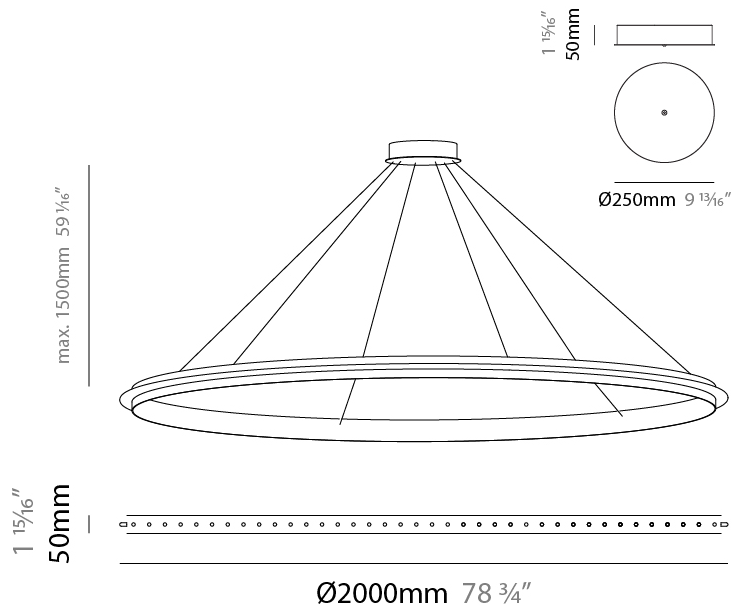

1. To build a product code in our configurator select the specify button on the base model # product page
2. To build a manual product code on this datasheet choose from the options listed below in blue font and add the suffix to the base model #

GENERAL

Series: Citadel
Subseries: Citadel 1 Ring
Brand: Quasar
Division: Design
Mounting Type: Suspension
Mounting Location: Ceiling
Subcategory: Ambient

PHYSICAL

Shape: Round
Diameter (mm): 2000
Diameter (in): 78 3/4
Height (mm): 50
Height (in): 1 15/16
Max. Overall Height (mm): 1550
Max. Overall Height (in): 61
Light Distribution: Omnidirectional
Weight (kg): 8
Weight (lbs): 17.64
Fixture Finish: NIC / BRA / BBR
Fixture Material: Metal
Cable Details: 1500mm Cable

ELECTRICAL

Number of Lamps: 126
Lamp Type: LED Retrofit
Input Wattage (W): 41.58
Bulb Included: Bulb Included
Max. Wattage Per Lamp (W): 0.33
Lamp Base: E10
Dimming: Phase Dimming (120Vac Only)
Driver Included: Yes
Driver Location: Integrated
Driver Type: Constant Voltage - Universal
Driver Class: Class 2
Input Voltage (V): 120 - 277
Output Voltage (V): 12
Lamp Voltage (V): 12
Upon Request: Integral: 0-10Vdc dimming

LED

Number of LEDs: 126
Color Temperature (°K): 2600 / 3000 / 3500
Max. Delivered Lumen (lm): 2898 (2600K)
CRI: >90 CRI
Lamp Life (hrs): 50000

OPTICAL

RATINGS AND CERTIFICATIONS

Certified By: Certified for North American Standards
IP rating: IP20