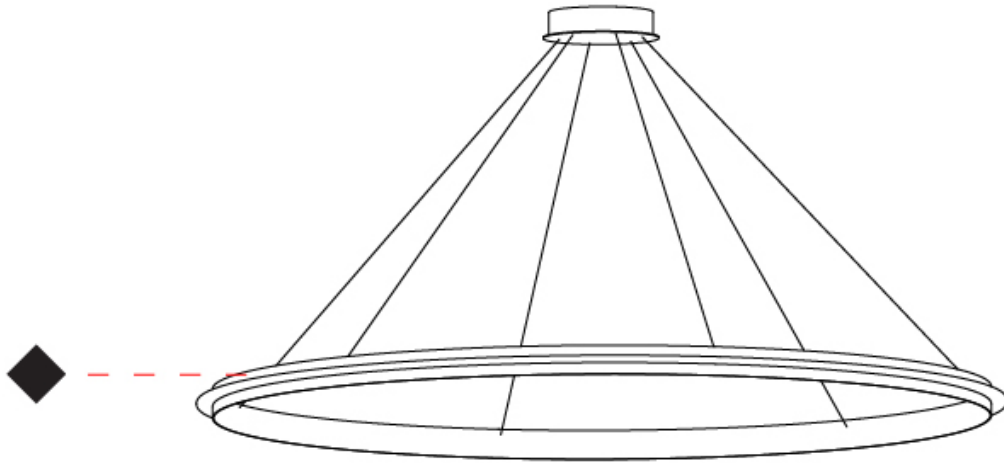

CITADEL 1 RING SUSPENSION

D101827-

PROJECT	_____
TYPE	_____
SPECIFIER	_____
QUANTITY	_____
DATE	_____