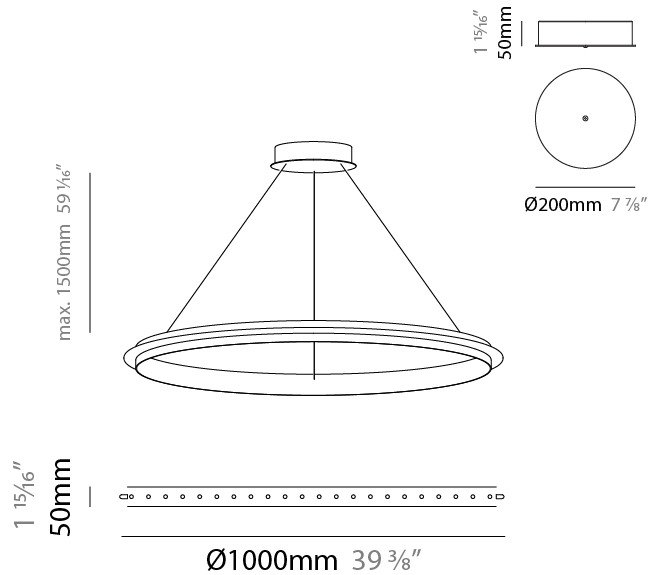

D101824-

base number   LED Dimming   Color Temperature   Finish Options

1. To build a product code in our configurator select the specify button on the base model # product page
2. To build a manual product code on this datasheet choose from the options listed below in blue font and add the suffix to the base model #

GENERAL

Series: Citadel
Subseries: Citadel 1 Ring
Brand: Quasar
Division: Design
Mounting Type: Suspension
Mounting Location: Ceiling
Subcategory: Ambient

PHYSICAL

Shape: Round
Diameter (mm): 1000
Diameter (in): 39 3/8
Height (mm): 50
Height (in): 1 15/16
Max. Overall Height (mm): 1550
Max. Overall Height (in): 61
Light Distribution: Omnidirectional
Weight (kg): 4
Weight (lbs): 8.82
[Fixture Finish: NIC / BRA / BBR](#)
Fixture Material: Metal
Cable Details: 1500mm Cable

ELECTRICAL

Number of Lamps: 60
Lamp Type: LED Retrofit
Input Wattage (W): 19.8
Bulb Included: Bulb Included
Max. Wattage Per Lamp (W): 0.33
Lamp Base: E10
[Dimming: Phase Dimming (120Vac Only)](#)
Driver Included: Yes
Driver Location: Integrated
Driver Type: Constant Voltage - Universal
Driver Class: Class 2
Input Voltage (V): 120 - 277
Output Voltage (V): 12
Lamp Voltage (V): 12
Upon Request: Integral: 0-10Vdc dimming

LED

[Color Temperature (°K): 2600 / 3000 / 3500](#)
Max. Delivered Lumen (lm): 1380 (2600K)
CRI: >90 CRI
Lamp Life (hrs): 50000

OPTICAL

RATINGS AND CERTIFICATIONS

Certified By: Certified for North American Standards
IP rating: IP20