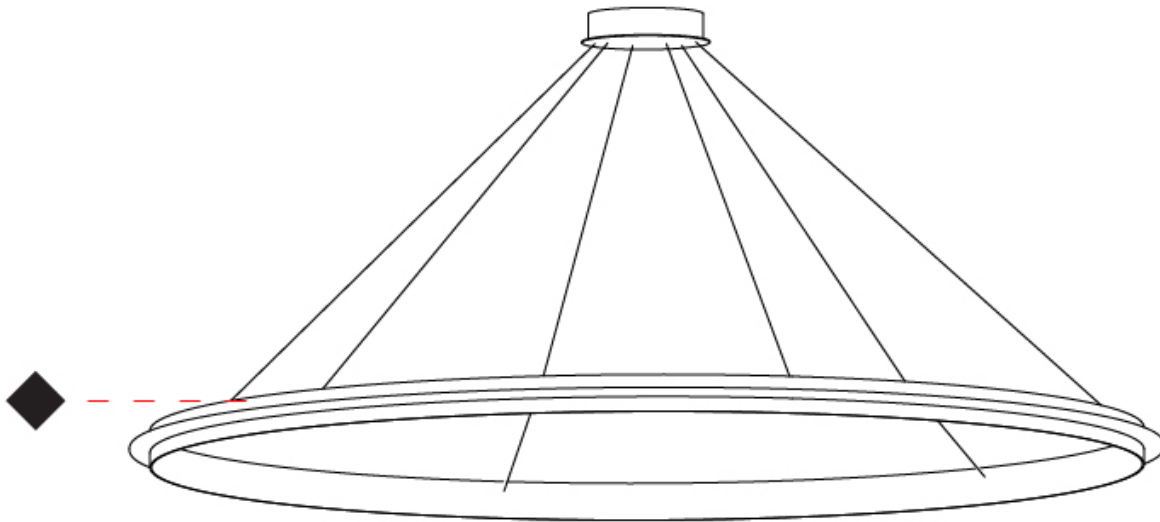

CITADEL 1 RING SUSPENSION

D101829-

PROJECT	_____
TYPE	_____
SPECIFIER	_____
QUANTITY	_____
DATE	_____